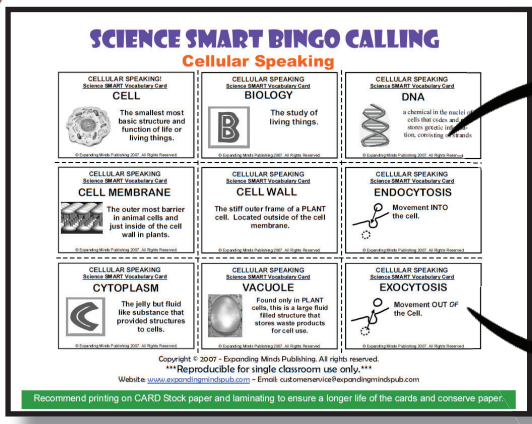

Cellularly Speaking

BINGO PREVIEW

36 UNIQUE Player Boards

48 Caller Cards

Printer Friendly in Black & White with Grayscale Images